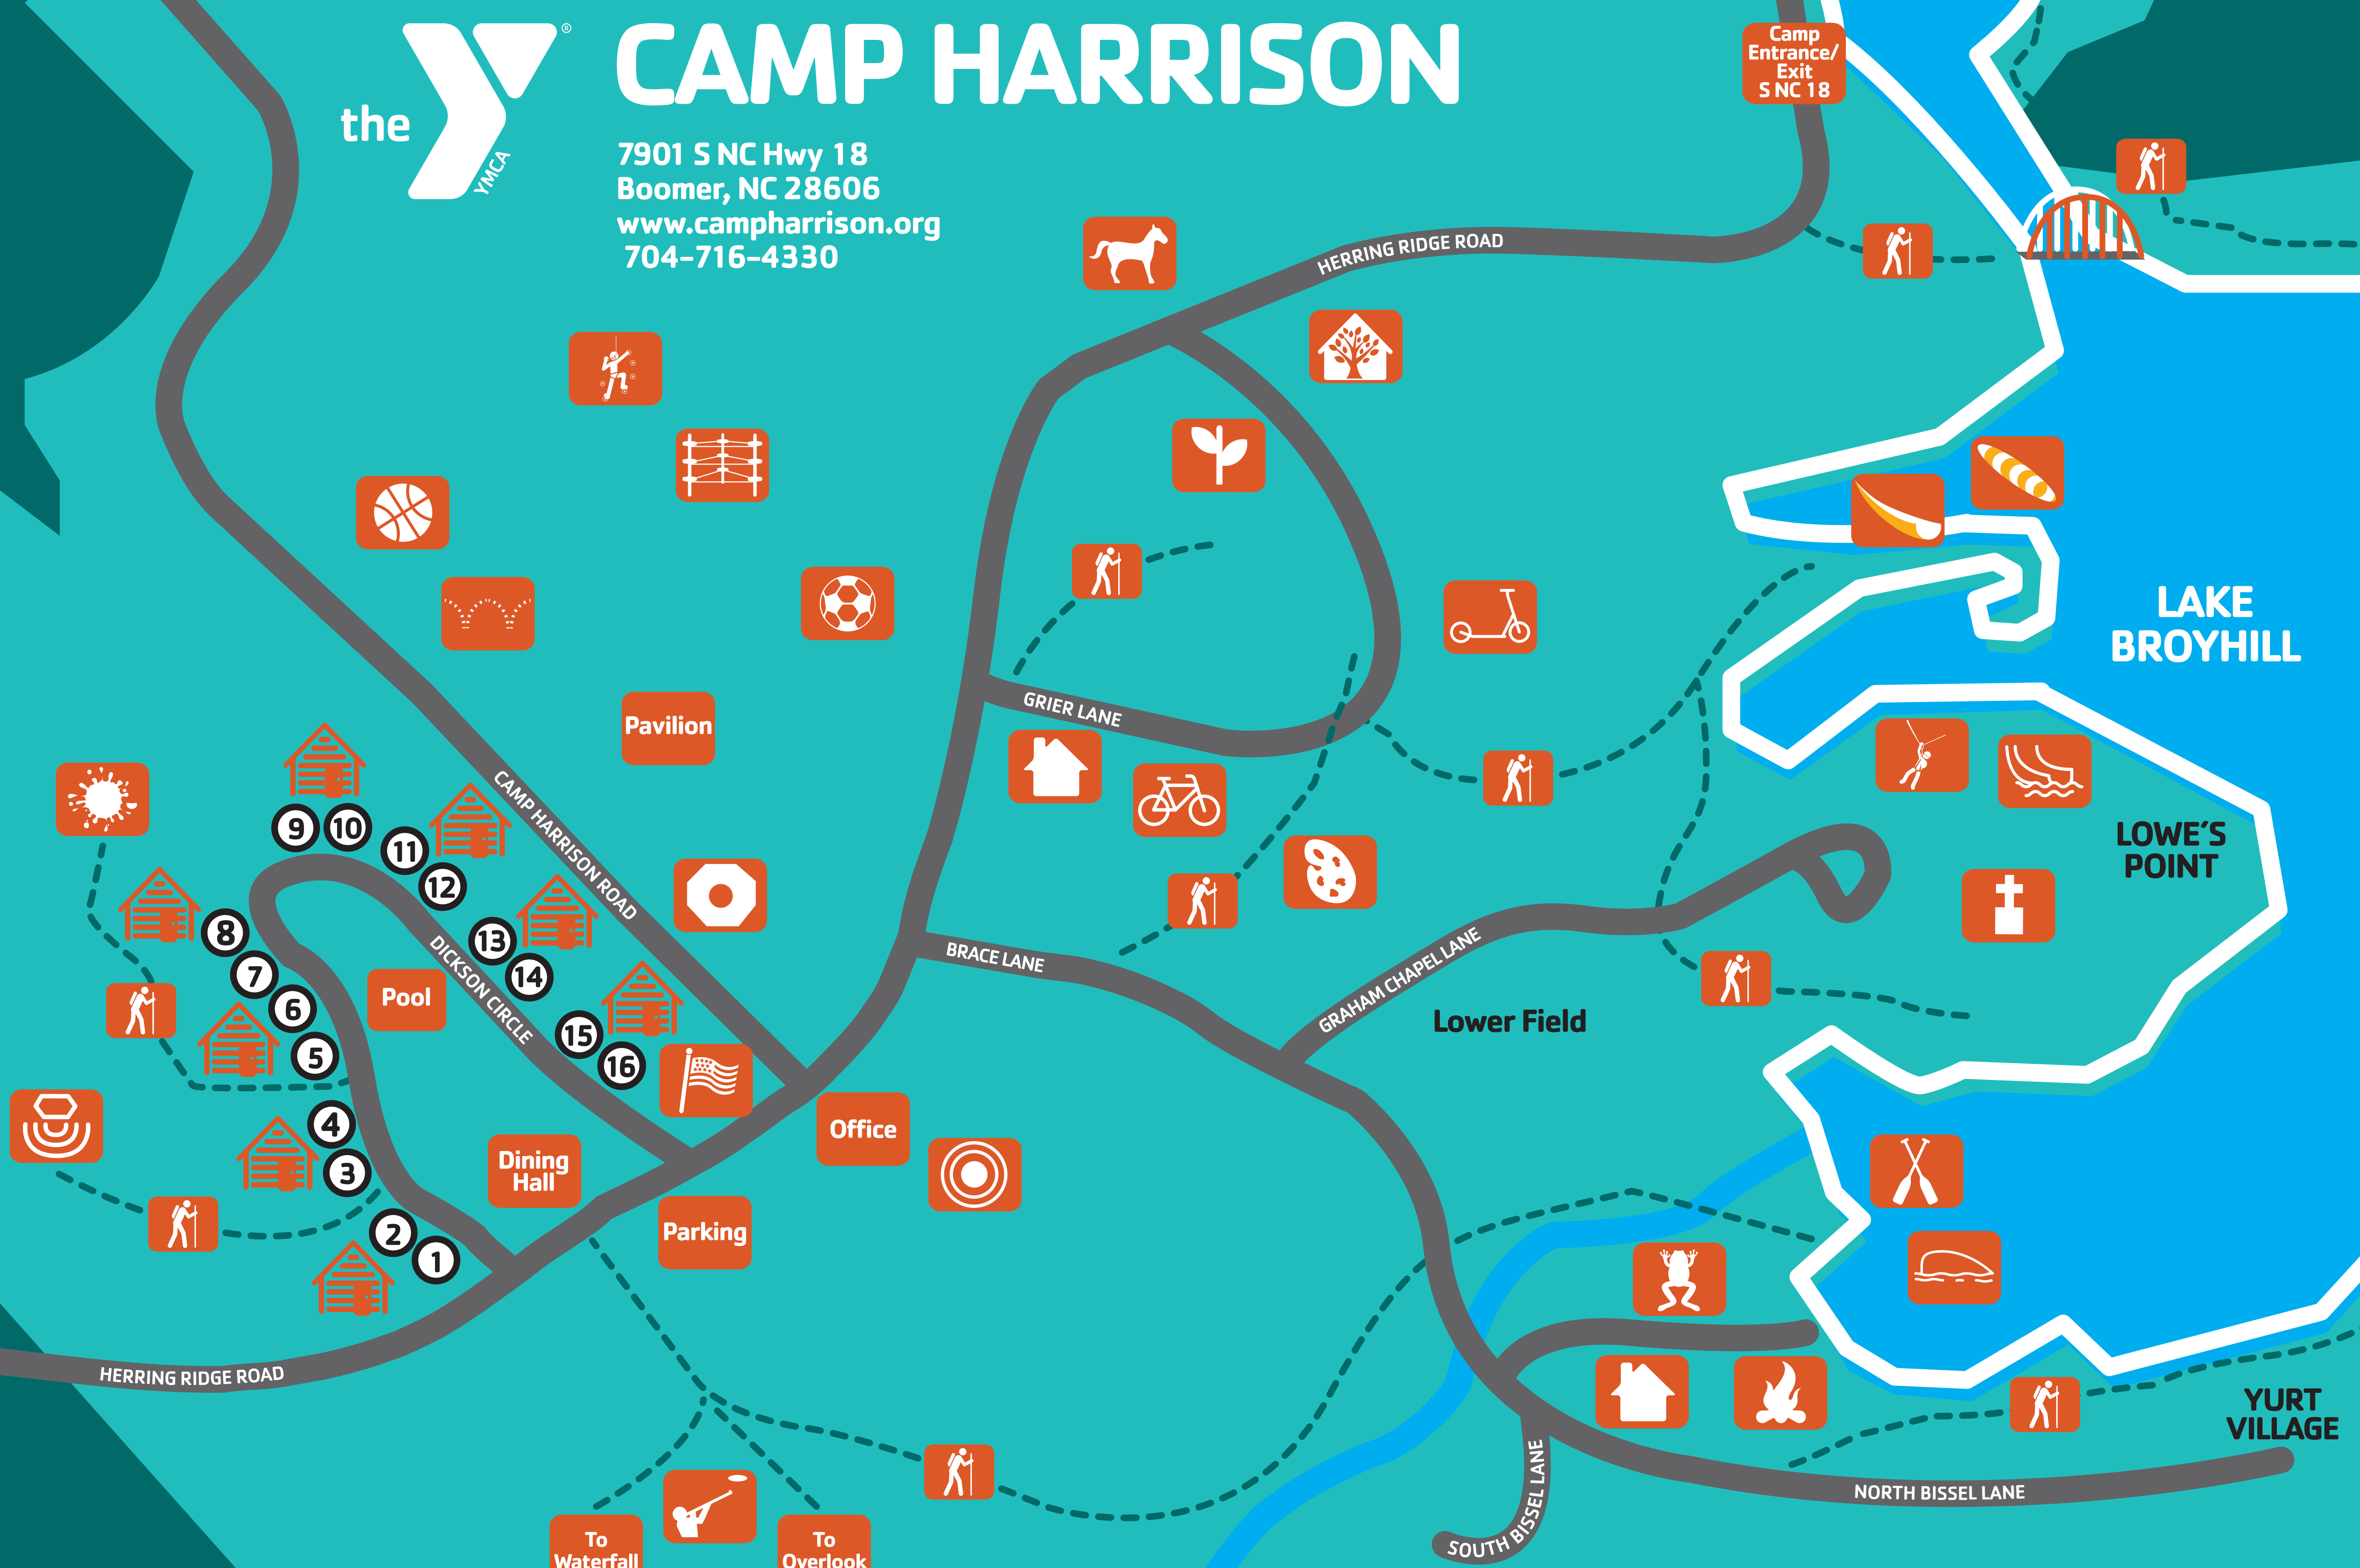

CAMP HARRISON

7901 S NC Hwy 18
Boomer, NC 28606
www.campharrison.org
704-716-4330

Camp Entrance/Exit SNC 18

LAKE BROYHILL

LOWE'S POINT

YURT VILLAGE

LEGEND

- | | | | | | | |
|-------------------------|-------------|---------------|-----------------|-------------------|-------------------|-------------------|
| Aerial Adventure Course | Black Mamba | Chapel | GaGa Ball | Mountain Scooters | Pasture | Target Sports |
| Amphitheater | Blob | Climbing Wall | Garden | Mt. Bounce | Private Residence | Water Inflatables |
| Arts & Crafts | Boating | Creeking | Hiking/Trail | Nature Center | Soccer Field | Water Zip Line |
| Basketball Court | Cabins | Fire Ring | Mountain Biking | Paintball | Sporting Clays | Wet Willie |