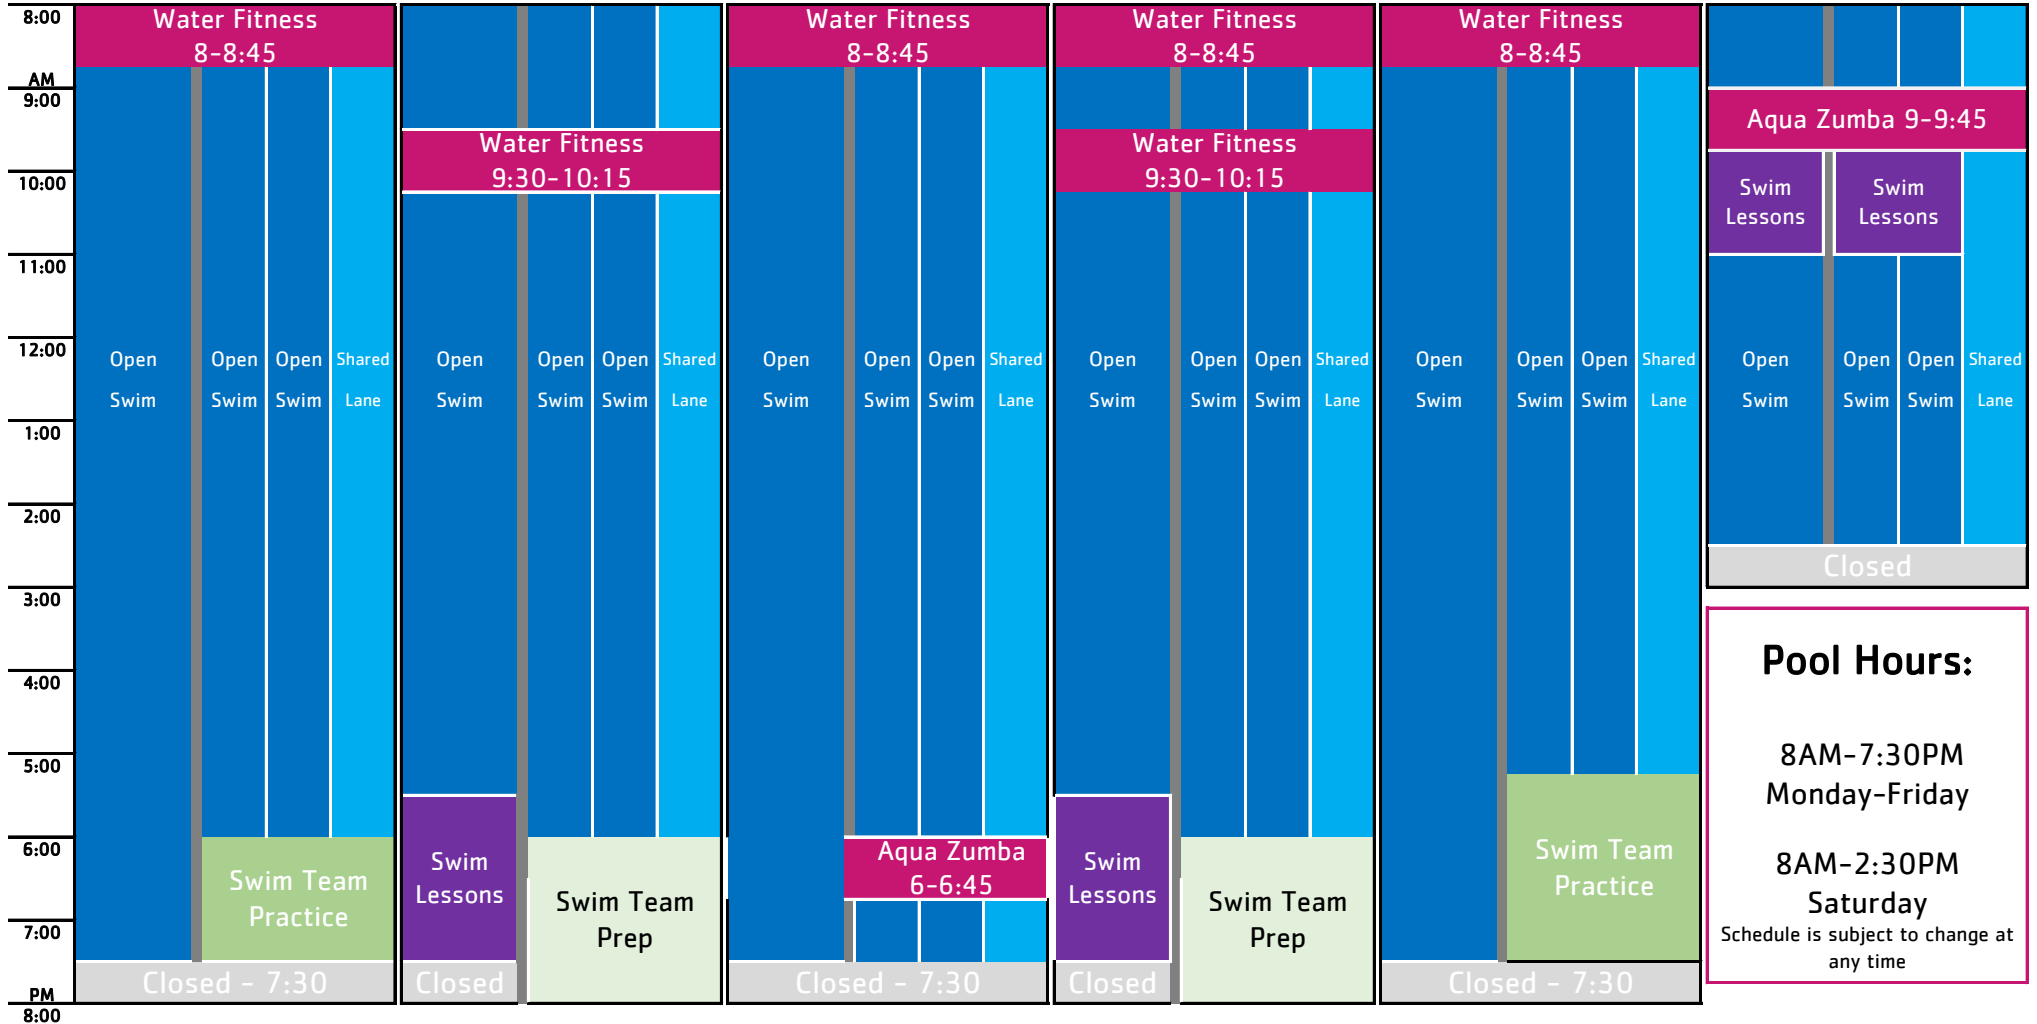

### TUESDAY

### WEDNESDAY

### SATURDAY

Slide Side Lane 1 Lane 2 Lane 3 Slide Side Lane 1 Lane 2 Lane 3 Slide Side Lane 1 Lane 2 Lane 3 Slide Side Lane 1 Lane 2 Lane 3 Slide Side Lane 1 Lane 2 Lane 3

**Pool Hours:**

8AM-7:30PM  
Monday-Friday

8AM-2:30PM  
Saturday

Schedule is subject to change at any time