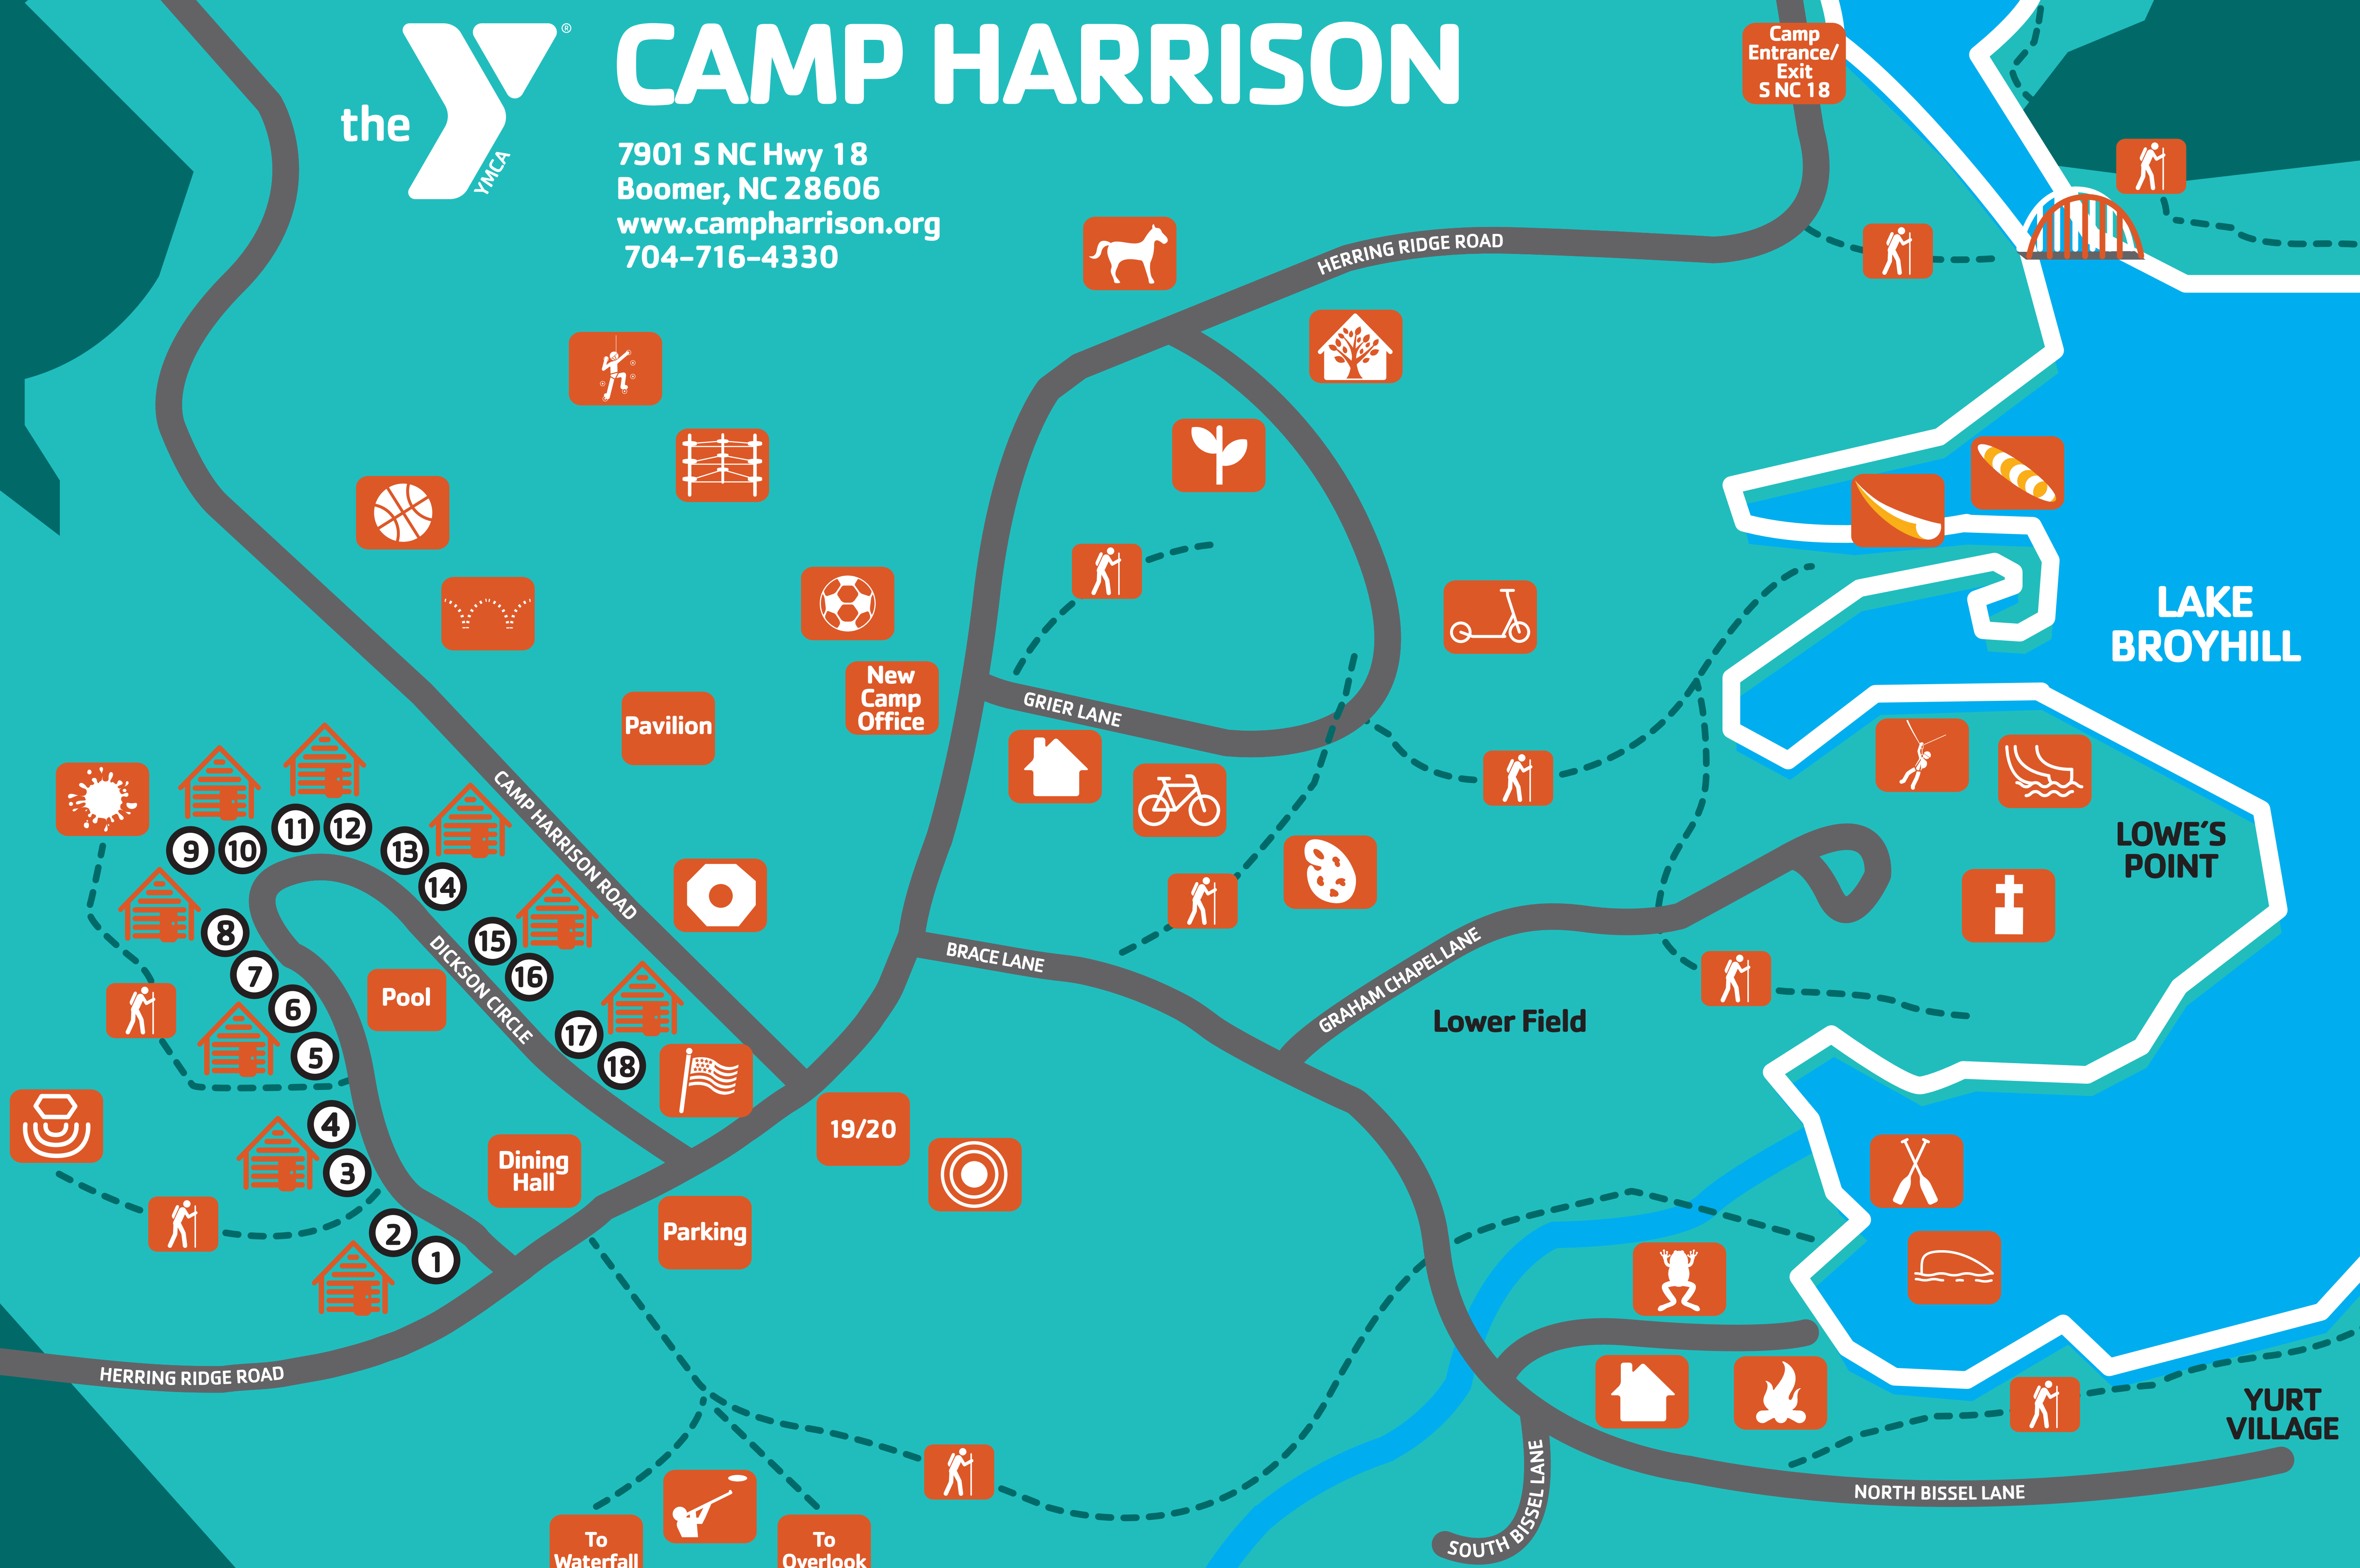

CAMP HARRISON

7901 S NC Hwy 18
Boomer, NC 28606
www.campharrison.org
704-716-4330

Camp Entrance/Exit SNC 18

LAKE BROYHILL

LOWE'S POINT

YURT VILLAGE

LEGEND

- | | | | | | | |
|-------------------------|-------------|---------------|-----------------|-------------------|-------------------|-------------------|
| Aerial Adventure Course | Black Mamba | Chapel | GaGa Ball | Mountain Scooters | Pasture | Target Sports |
| Amphitheater | Blob | Climbing Wall | Garden | Mt. Bounce | Private Residence | Water Inflatables |
| Arts & Crafts | Boating | Creeking | Hiking/Trail | Nature Center | Soccer Field | Water Zip Line |
| Basketball Court | Cabins | Fire Ring | Mountain Biking | Paintball | Sporting Clays | Wet Willie |