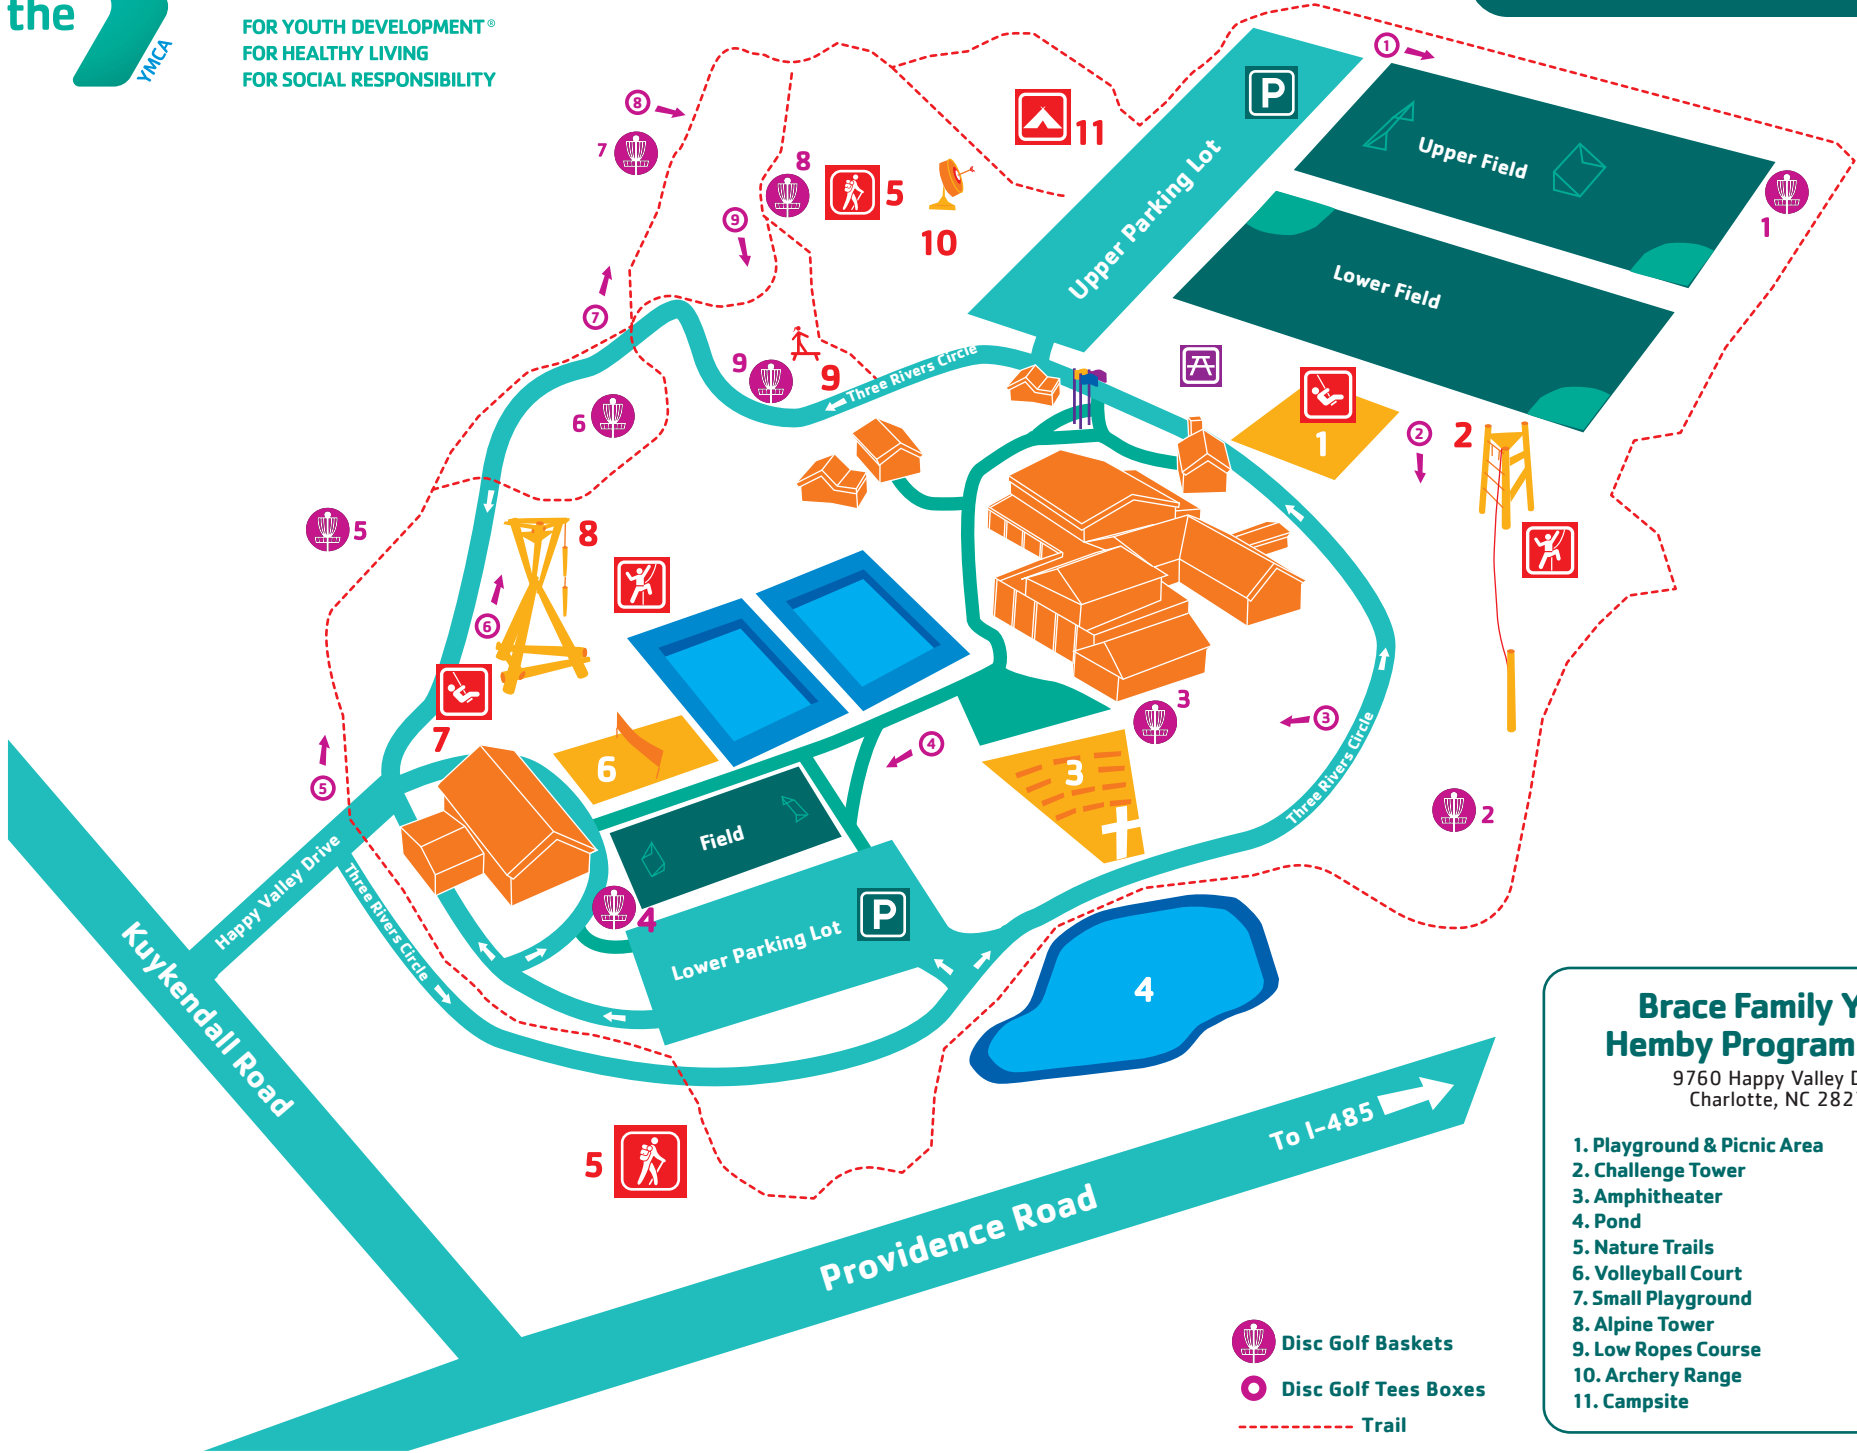

# PROGRAM AREAS MAP

**Brace Family YMCA  
Hemby Program Center**  
9760 Happy Valley Drive  
Charlotte, NC 28270

- 1. Playground & Picnic Area
- 2. Challenge Tower
- 3. Amphitheater
- 4. Pond
- 5. Nature Trails
- 6. Volleyball Court
- 7. Small Playground
- 8. Alpine Tower
- 9. Low Ropes Course
- 10. Archery Range
- 11. Campsite

- Disc Golf Baskets
- Disc Golf Tee Boxes
- Trail