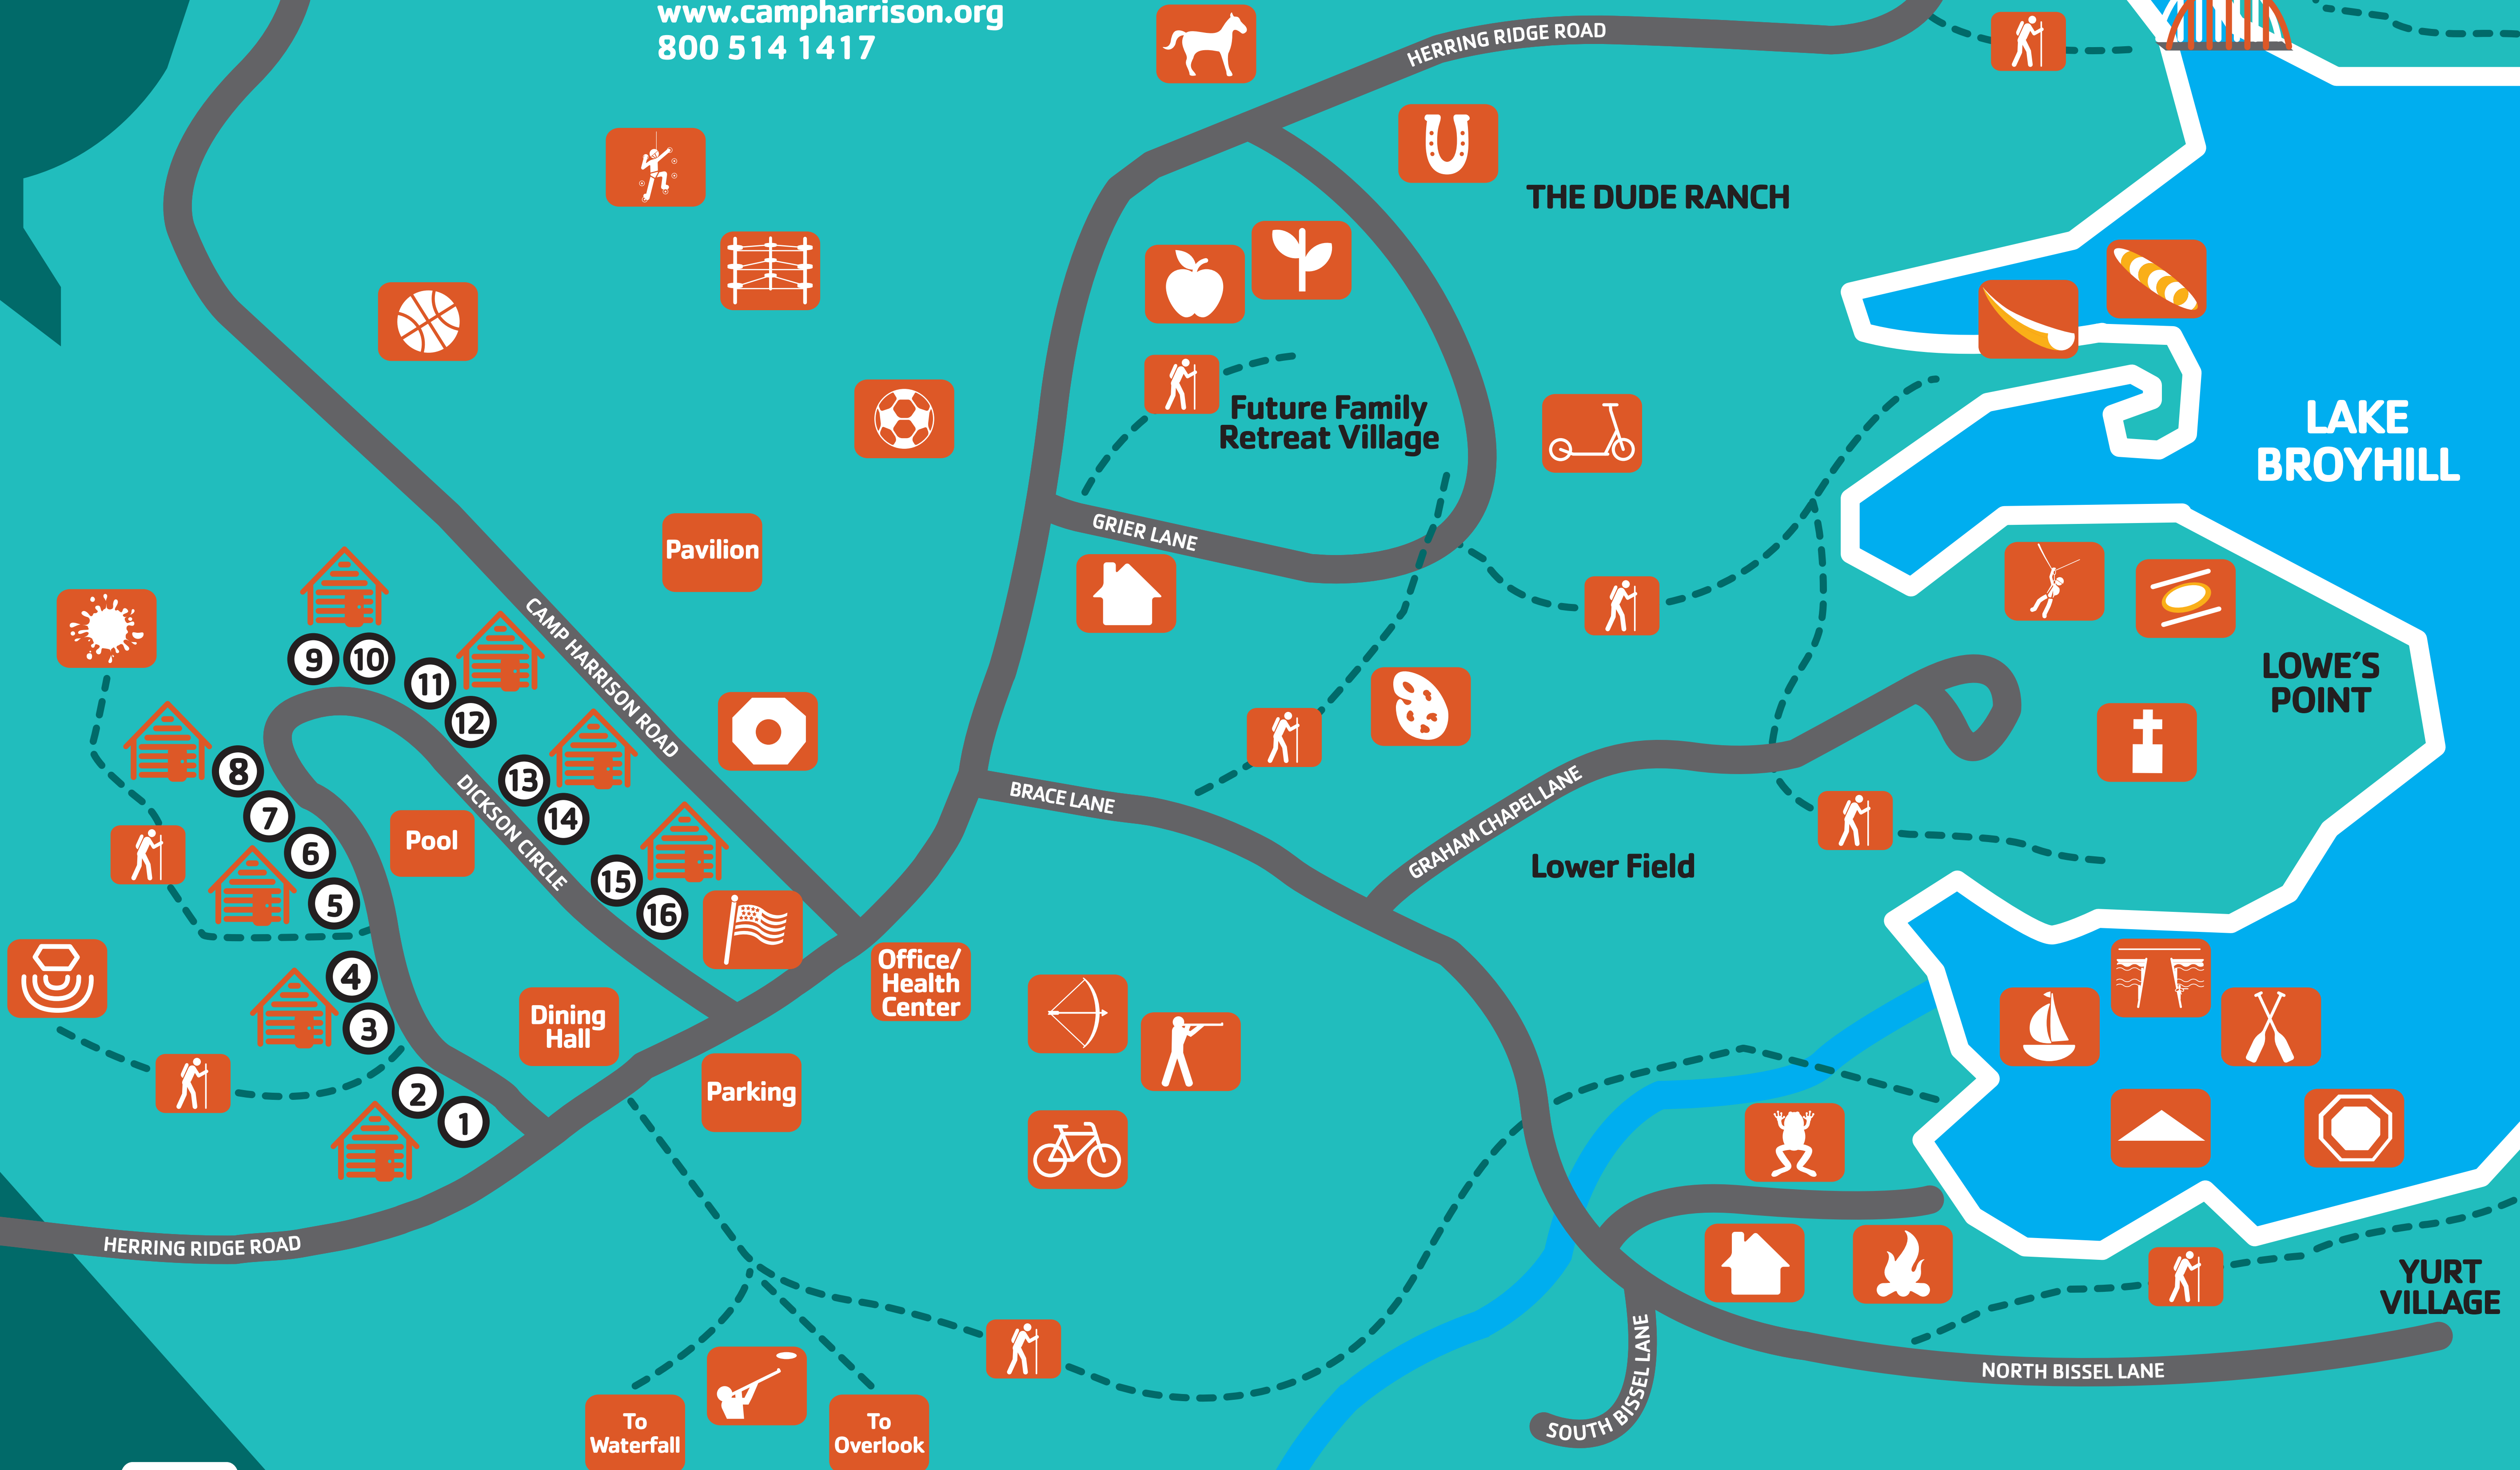

CAMP HARRISON

7901 S NC Hwy 18
Boomer, NC 28606
www.campharrison.org
800 514 1417

Camp Entrance/Exit S NC 18

LEGEND

- | | | | | | | | |
|-------------------------|------------------|---------------------|---------------------|-------------------|-----------------------|----------------|------------------|
| Aerial Adventure Course | Arts & Crafts | Canoeing & Kayaking | Fishing & Boat Dock | Mountain Biking | Private Residence | Soccer Field | Water Trampoline |
| Amphitheater | Basketball Court | Chapel | GaGa Ball | Mountain Scooters | Riding Ring & Stables | Sporting Clays | Water Zip Line |
| Apple Orchard | Blob | Creeking | Garden | Paintball | Riflery | The Ridge | Wet Willie |
| Archery Range | Cabins | Fire Ring | Hiking/Trail | Pasture | Sailing | The Summit | Lake Flume |